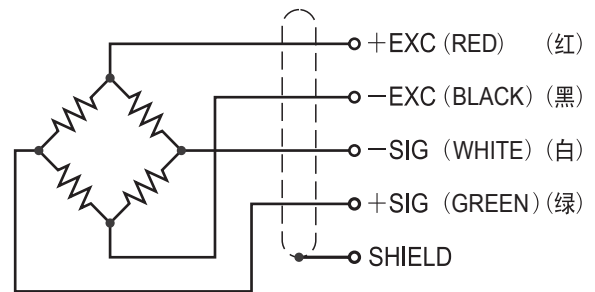

Type FSSB C4 Load Cell

Single Point

Features

- Single point load cell
- Senior stainless steel
- High accuracy
- High stability
- Easy to install
- Suitable for package systems and batching systems, etc.

-
-
-
-
-
-

Schematic

- | | |
|-------|--------|
| Red | input |
| Black | input |
| Green | output |
| White | output |

Capacities

30kg, 50kg, 60kg, 100kg, 150kg, 200kg, 250kg, 300kg, 350kg

15

Capacity/量程	
30kg ~ 350kg	mm