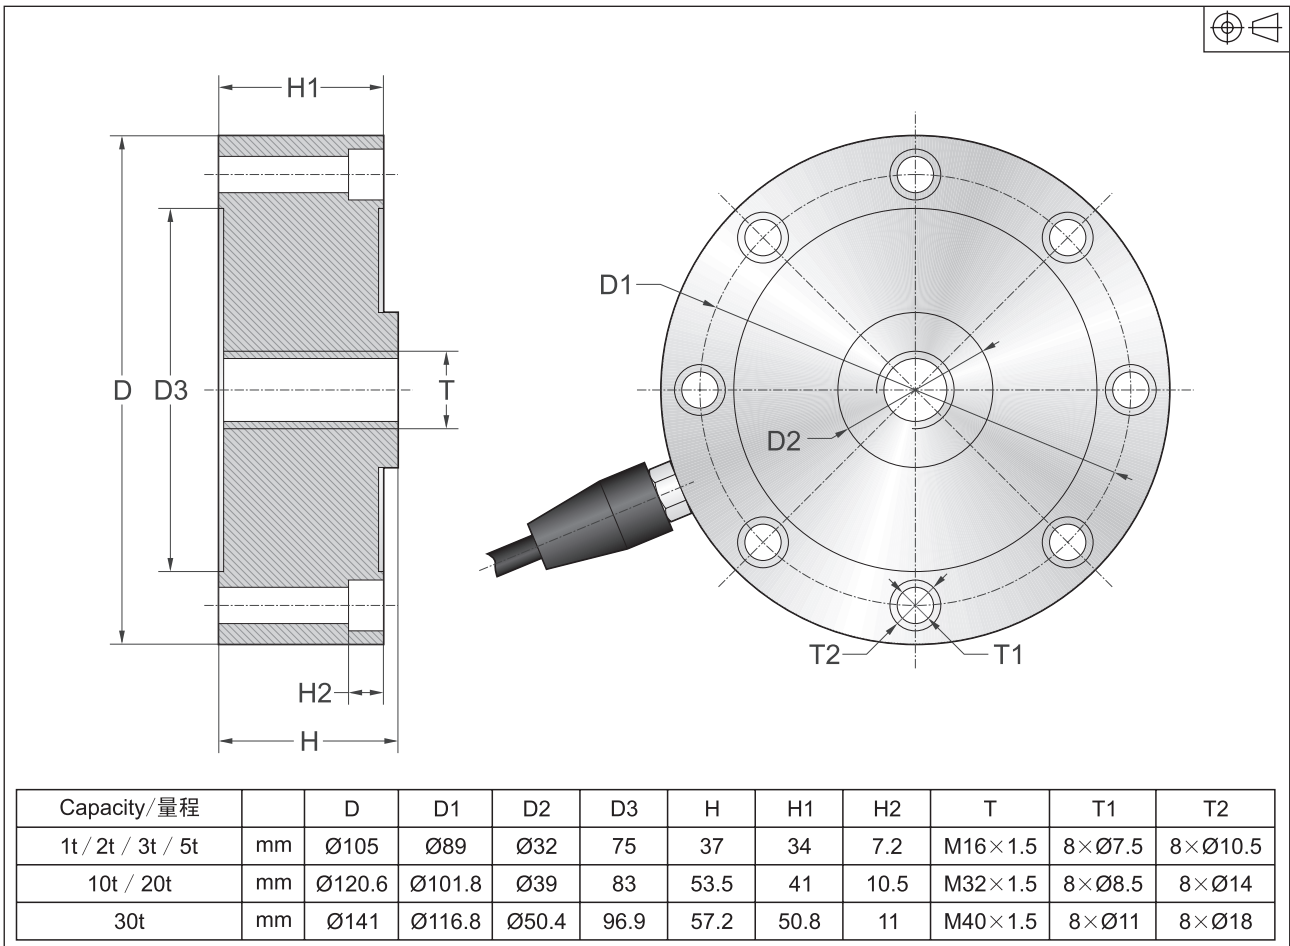

Dimensions

Specification

Rated Output		3.0mV/V ±0.25%
Zero Balance		±1% of rated output
Creep after 30 minutes		±0.03% of rated output
Nonlinearity		±0.03% of rated output
Hysteresis		±0.03% of rated output
Repeatability		±0.03% of rated output
Temp. effect on output		/°C
Temp. effect on zero		/°C
Safe Temp. Range		-10°C to + 70°C
Temp. Compensated		-10°C to + 40°C
Safe Overload		150%
Input Impedance		
Output Impedance		
Insulation Resistance		(50V DC)
Rated Excitation		10V DC/AC
Maximum Excitation		15V DC/AC
Cable Length		600cm/1000cm
Cable Color Code		Red(+ E) Black(- E) Green(+ S) White(- S)